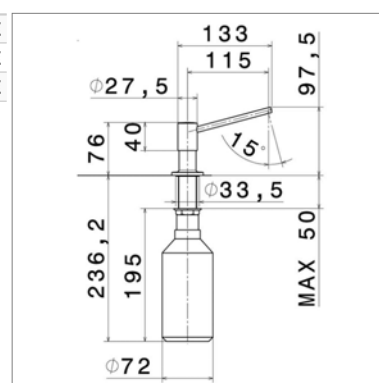

Perçage utile - Kraangat : Ø min33-max35 mm

N 14720

Cartouche pour mitigeur de cuisine séries :

- X-T D-Rect X-Touch Forma X-Art Moony MoonyTech 8098
- Dream 6300 6315
- X-Trend sauf N2455 N2439

Patroon voor keukenmengkrane reeks :

- X-T D-Rect X-Touch Forma X-Art Moony MoonyTech 8098
- Dream 6300 6315
- X-Trend behalve N2455 N2439

N14720	-	-	43,00 €

N 14703

Cartouche pour mitigeur de cuisine :

- X-Trend N 2455

Patroon voor keukenkraan :

- X-Trend N 2455

N14703	-	-	43,00 €

N19509

Cartouche pour mitigeur de cuisine :

- Série Y-Con

Patroon voor keukenkranen :

- Reeks Y-Con

N19509	-	-	54,00 €

N 20915

Cartouche pour mitigeur de cuisine :

- X-Trend N 2439

Patroon voor keukenkraan :

- X-Trend N 2439

N20915	-	-	54,00 €